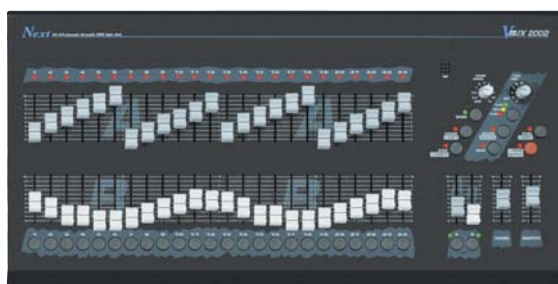

CODE
N00120

V-MIX 2002
COMPLETE AND EASY 24/48 CHANNELS
VERSATILE DMX LIGHT DESK

EURO
1.000,00